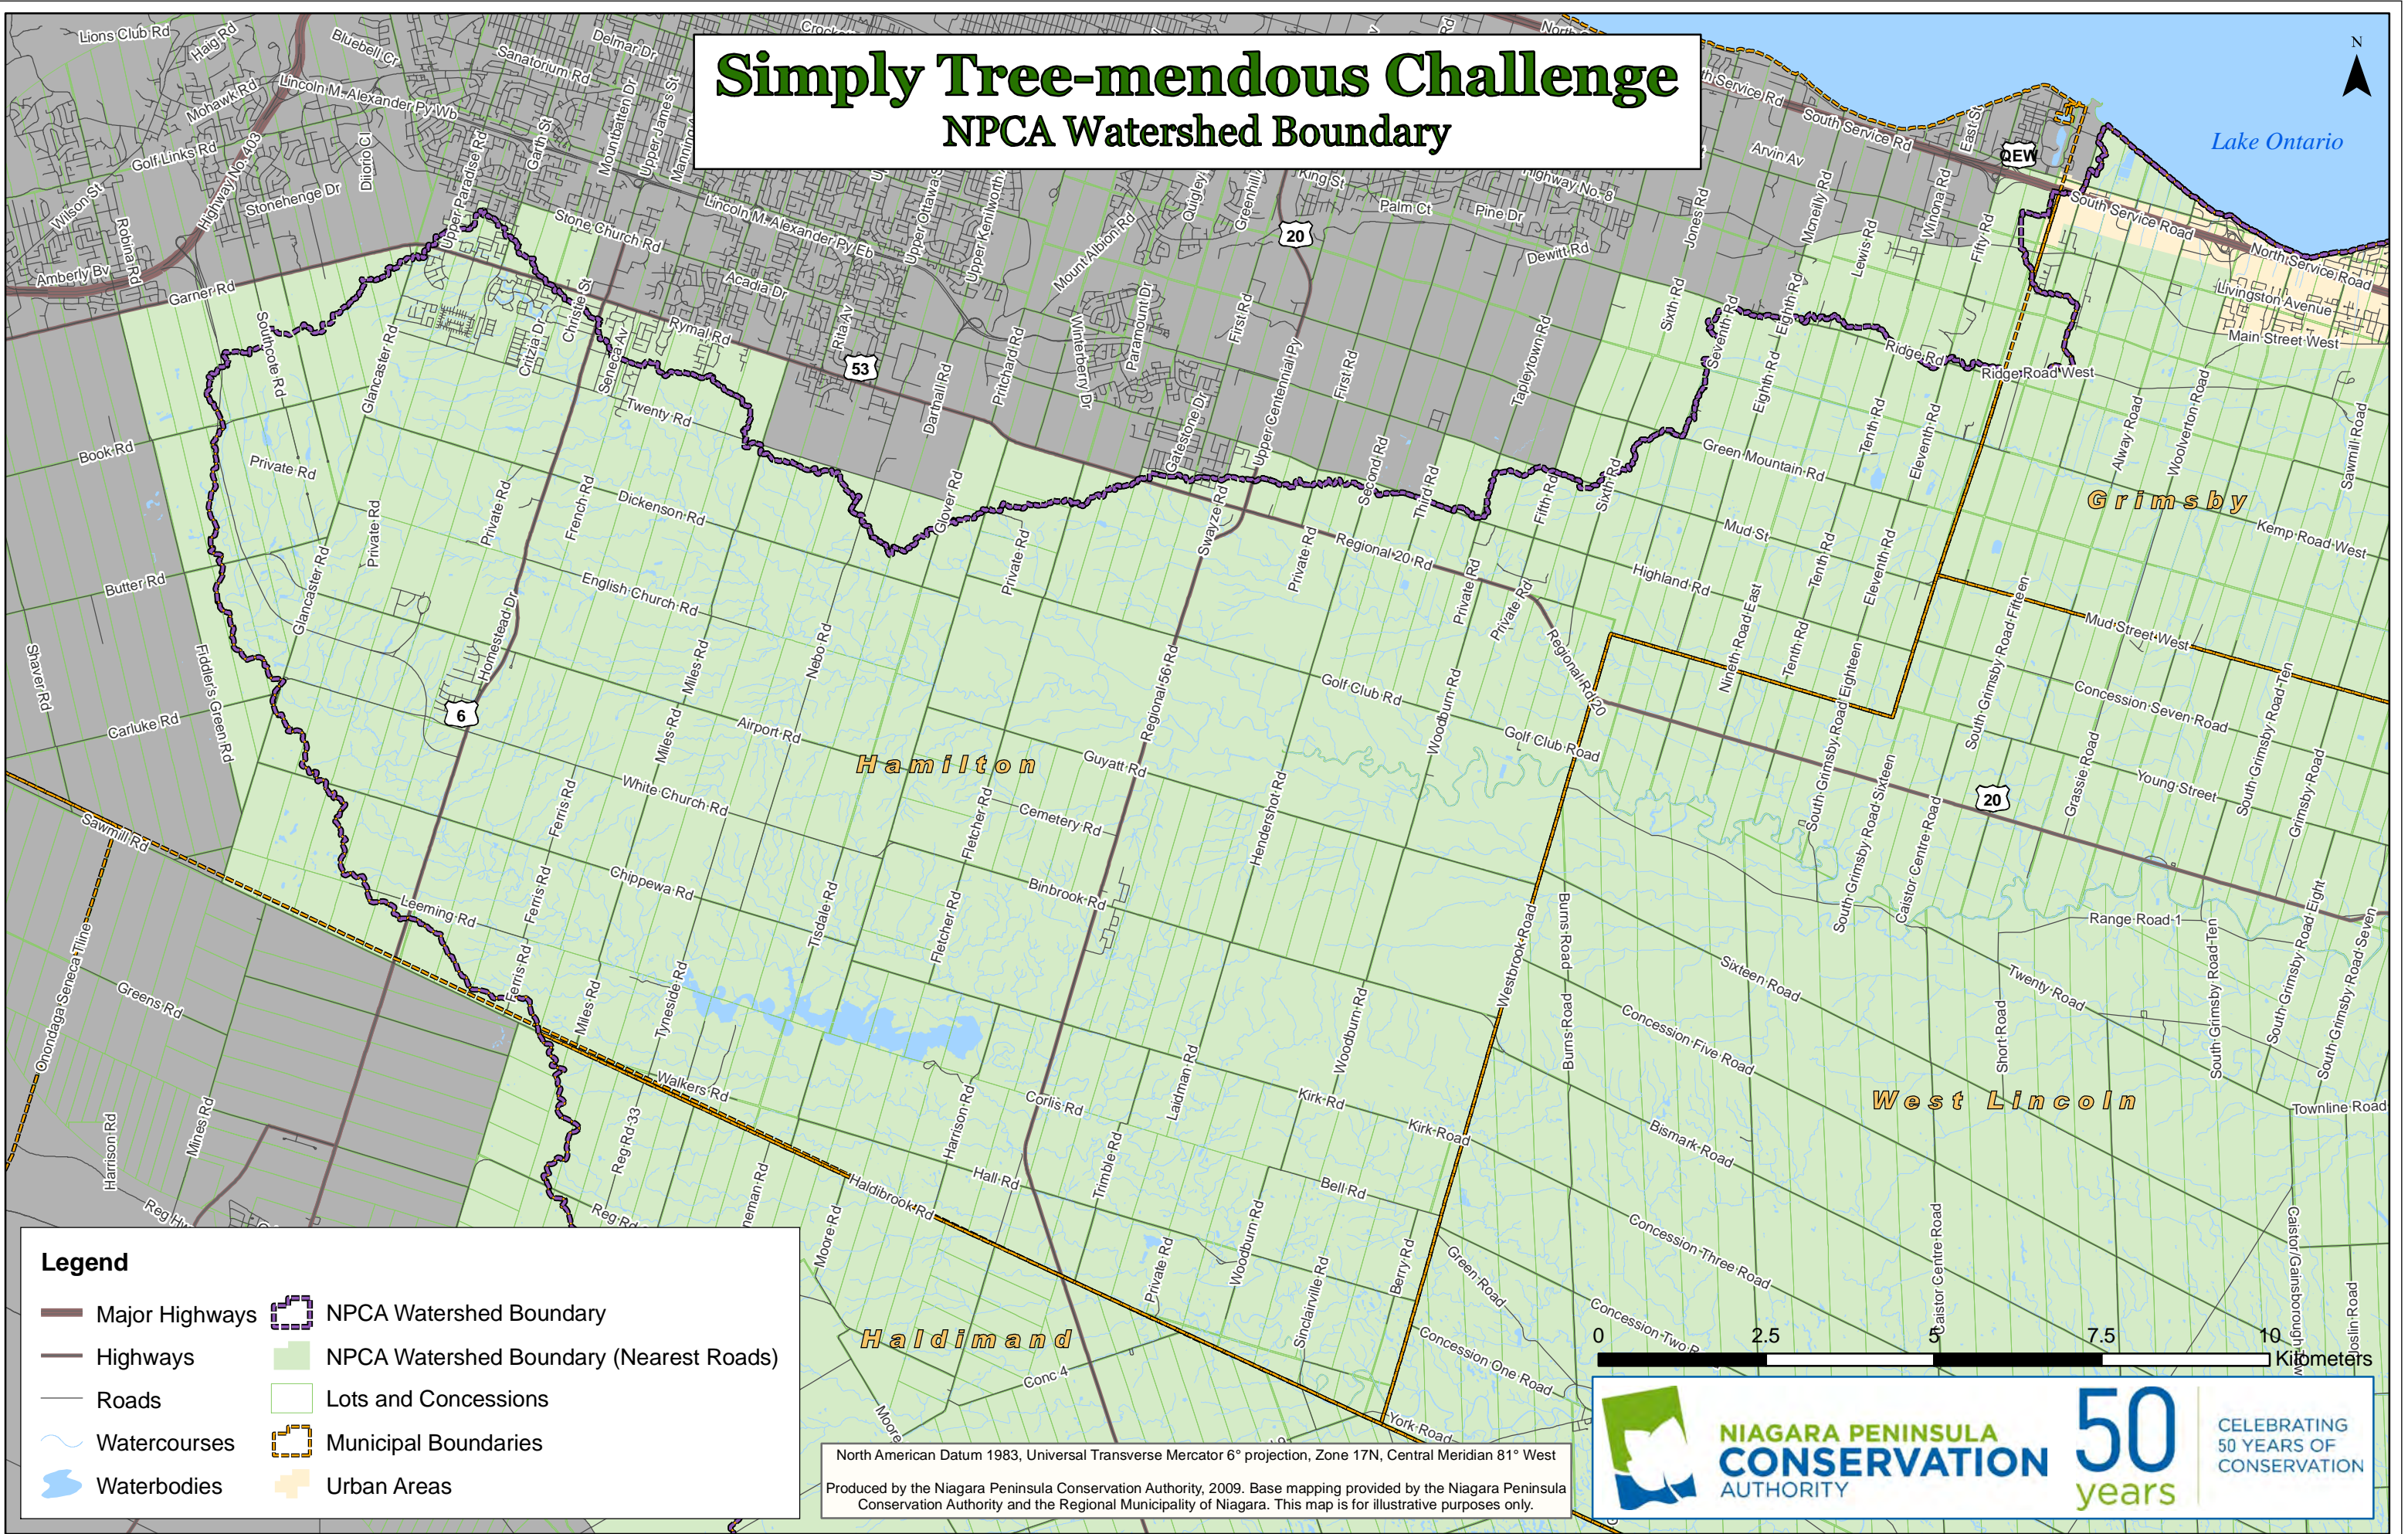

Simply Tree-mendous Challenge

NPCA Watershed Boundary

Legend

- Major Highways
- Highways
- Roads
- Watercourses
- Waterbodies
- NPCA Watershed Boundary
- NPCA Watershed Boundary (Nearest Roads)
- Lots and Concessions
- Municipal Boundaries
- Urban Areas

North American Datum 1983, Universal Transverse Mercator 6° projection, Zone 17N, Central Meridian 81° West
 Produced by the Niagara Peninsula Conservation Authority, 2009. Base mapping provided by the Niagara Peninsula Conservation Authority and the Regional Municipality of Niagara. This map is for illustrative purposes only.

NIAGARA PENINSULA CONSERVATION AUTHORITY

50 years

CELEBRATING 50 YEARS OF CONSERVATION